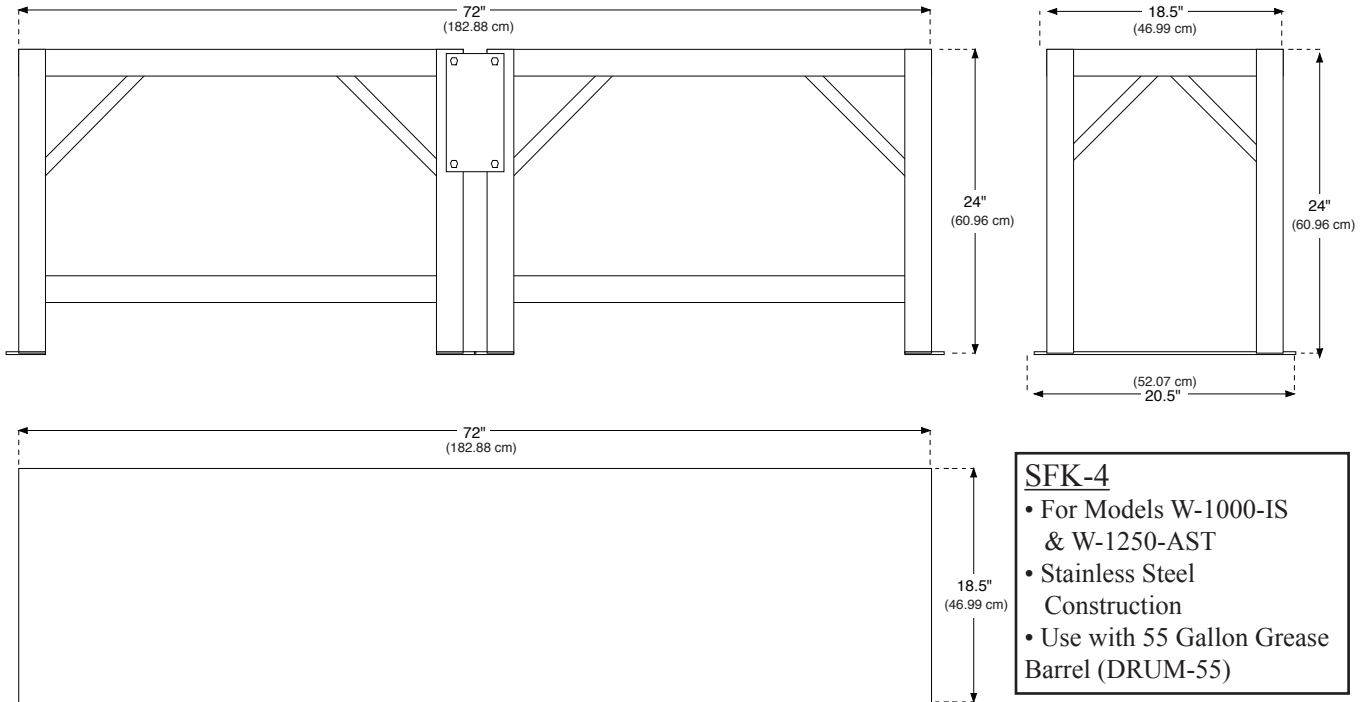

SFK-4 Support Frame Kit For Models: W-1000-IS & W-1250-AST

SFK-4 Big Dipper Unit Support Frame Kit

For those applications in a basement or another location requiring Big Dipper units to be raised off the floor, the optional SFK-4 Support Frame Kit is available. The sturdy, compact design lends itself easily to tight installations. The height of the frames allows use of the DRUM-55 Grease Collector when coupled with the SH-3-KIT Sump Adapter Kit. Shipped ready to assemble.

Big Dipper® W-1250-AST & SFK-4 Support Frame

©2018 Thermaco, Inc. All rights reserved • Patented/Patents Pending • Specifications subject to change without notice