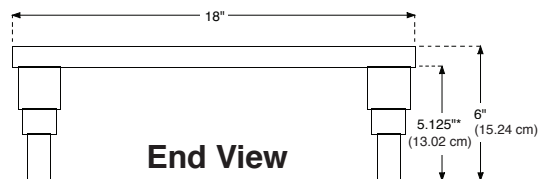

SFK-1 Big Dipper Unit Support Frame Kit

For those applications requiring Big Dipper units to be raised off the floor to accommodate sanitation, the optional SFK-1 Support Frame Kit is available. This Frame raises W-200-IS, W-250-IS, and W-250-AST units off of the floor directly at the source. The sturdy, compact design lends itself easily to tight installations.

* Maximum Effective Height - unit will rest on this level. The SFK-1 has Adjustable Legs.

SFK-1

- For Models W-200-IS, W-250-IS & W-250-AST
- Stainless Steel Construction
- Adjustable Legs (up to 1" of adjustability)