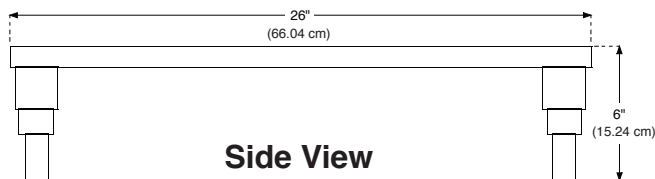

SFK-1 Big Dipper Unit Support Frame Kit

For those applications requiring Big Dipper units to be raised off the floor to accommodate sanitation, the optional SFK-1 Support Frame Kit is available. This Frame raises W-200-IS, W-250-IS, and W-250-AST units off of the floor directly at the source. The sturdy, compact design lends itself easily to tight installations.

* Maximum Effective Height - unit will rest on this level. The SFK-1 has Adjustable Legs.

SFK-1

- For Models W-200-IS, W-250-IS & W-250-AST
- Stainless Steel Construction
- Adjustable Legs (up to 1" of adjustability)