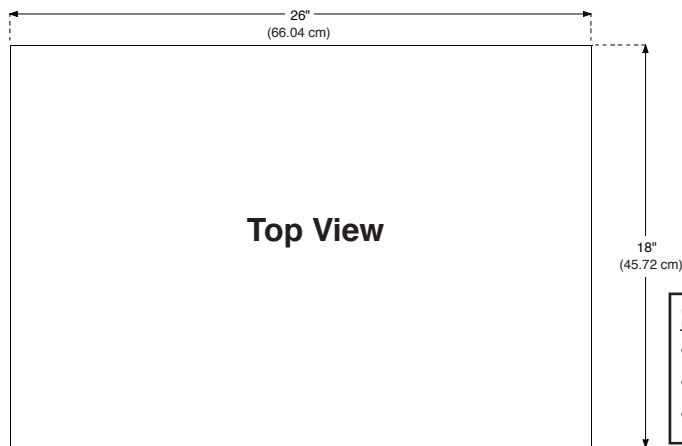

SFK-1 Big Dipper Unit Support Frame Kit

For those applications requiring Big Dipper units to be raised off the floor to accommodate sanitation, the optional SFK-1 Support Frame Kit is available. This Frame raises W-200-IS, W-250-IS, and W-250-AST units off of the floor directly at the source. The sturdy, compact design lends itself easily to tight installations.

* Maximum Effective Height - unit will rest on this level. The SFK-1 has Adjustable Legs.

SFK-1

- For Models W-200-IS, W-250-IS & W-250-AST
- Stainless Steel Construction
- Adjustable Legs (up to 1" of adjustability)