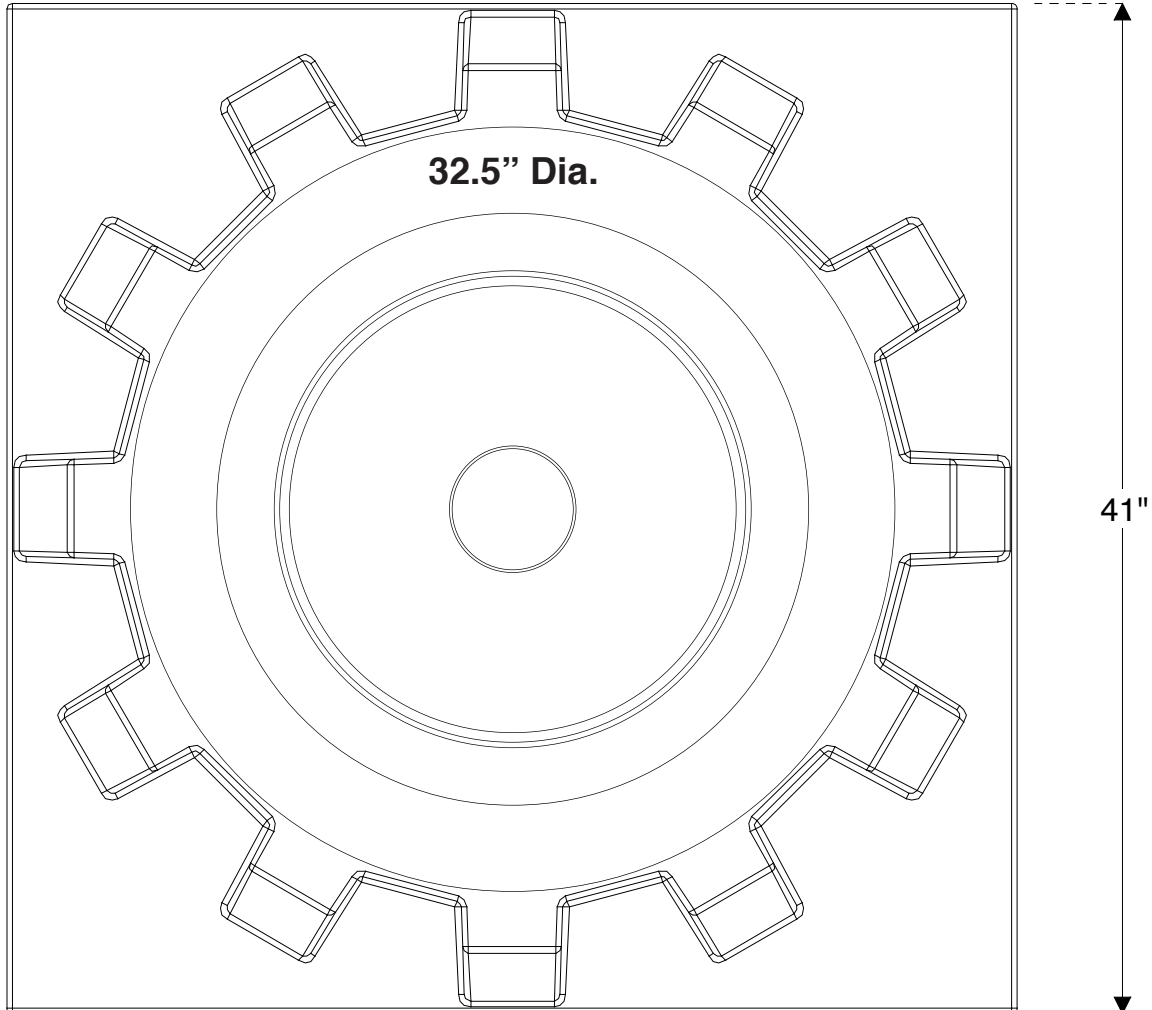

**Trapzilla® Supercapacity
Grease Trap System Options
SSA-400/600 Support Stand**

Top View

Material: Rotationally Molded Polyethylene

Side View

The SSA-400/600 Support Stand is a two-piece construction with a center conical module that sits on the floor. It does not add appreciable height to the assembly.