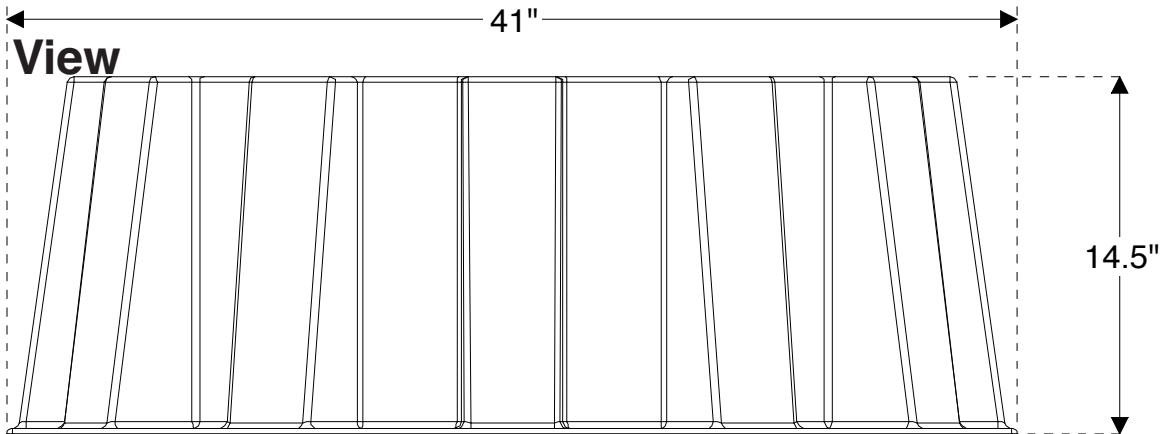

**Trapzilla® Supercapacity
Grease Trap System Options
SSA-400/600 Support Stand**

Top View

Material: Rotationally Molded Polyethylene

Side View

The SSA-400/600 Support Stand is a two-piece construction with a center conical module that sits on the floor. It does not add appreciable height to the assembly.