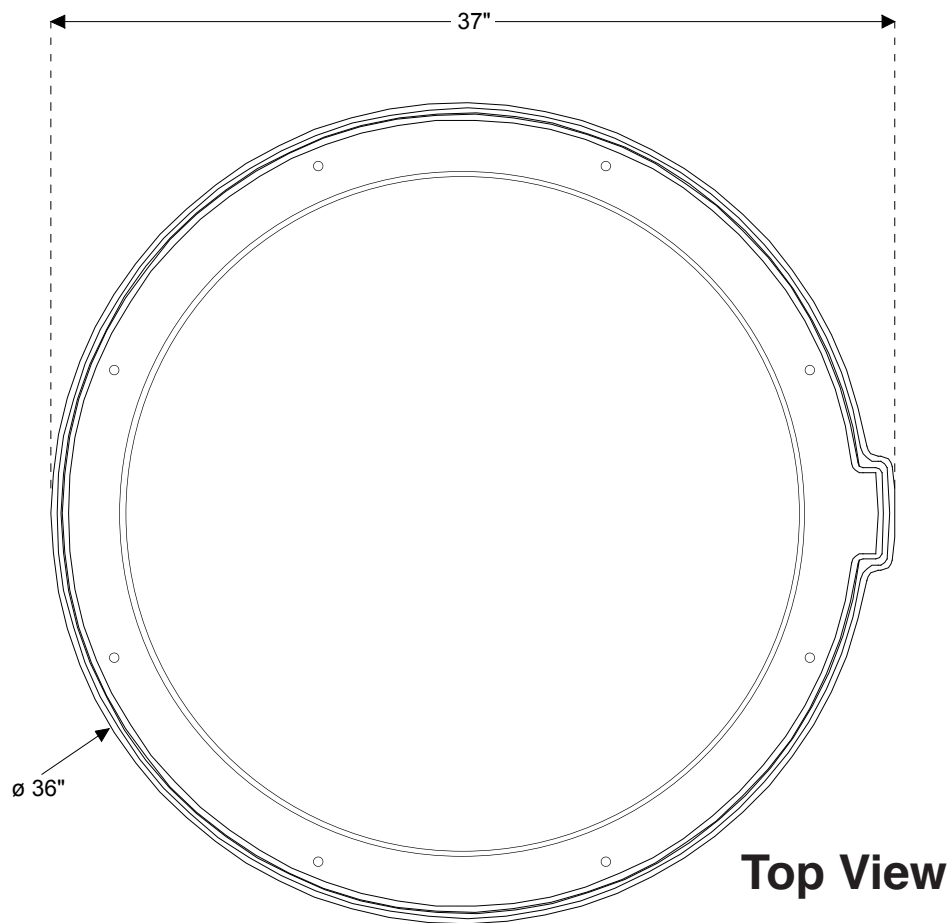

**Trapzilla® Supercapacity
Grease Trap System Options
ECA-400/600 Extension Collar**

Side View

- **Material: Rotationally Molded Polyethylene**
- **Telescoping design**
- * **Demarcation lines at 1" to accommodate field modification for installation into in-ground locations**